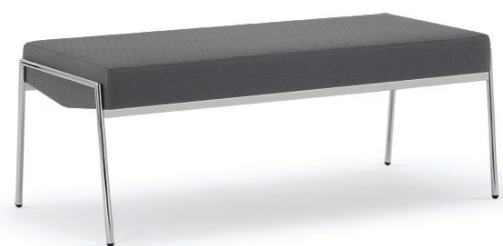

ON STAGE

APPROVED PRODUCT

PLAYGROUND BENCHES

- › Multiple bench sizes and shapes offered with or without backrest
- › Bench models available individually or in modular configurations
- › Leg finish available in charcoal grey, metallic silver, chrome and satin black
- › Premium finishes also available
- › Optional rotating tablet and stationary table-ette available in wood veneer or laminate
- › Optional power units available for select units
- › SCS Indoor Advantage Gold certified

HADO BENCHES

- › Multiple bench sizes and shapes
- › 22" square ottoman also available
- › Wood legs available in all standard and custom finishes on Ash
- › Optional power units offered on all models
- › SCS Indoor Advantage Gold certified

ON STAGE

APPROVED PRODUCT

CIELO® BENCH

- › Frame offered in charcoal grey, metallic silver, chrome and satin black
- › Premium finishes also available
- › SCS Indoor Advantage Gold certified

SUITE BENCH

- › 48" and 60" wide bench models
- › Frame offered in charcoal grey, metallic silver and chrome
- › SCS Indoor Advantage Gold certified