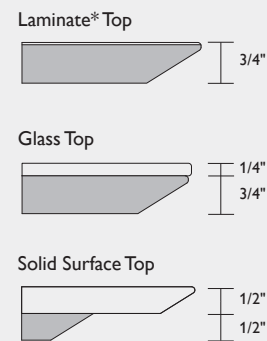

Edge Detail