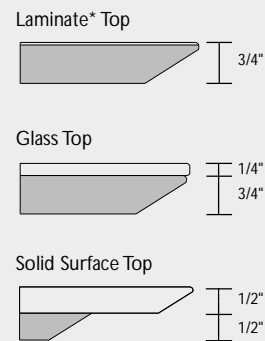

Edge Detail