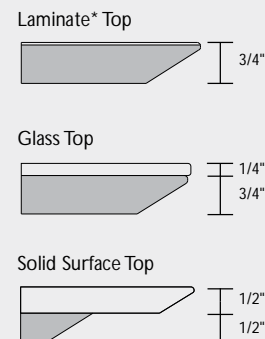

Model	Laminate (-L)	Solid Surface (-SF)	Glass (-GL)	Column Diameter	Base Plate Dimensions	Weight
 <p>Square Top, 29" Height 7100-323229-() 7100-363629-() 7100-424229-() 7100-484829-()</p>	1,470	1,764	1,804	3"	18" Square	68 lbs.
	1,651	1,982	2,042	3"	22" Square	76 lbs.
	1,869	2,243	2,315	3"	22" Square	85 lbs.
	2,187	2,624	2,687	4"	22" Square	91 lbs.
 <p>Square Top, 42" Height 7100-323242-() 7100-363642-()</p>	1,525	1,831	1,859	3"	18" Square	74 lbs.
	1,707	2,048	2,095	3"	22" Square	82 lbs.

Ordering Procedures:

- Specify model number, top surface, top finish (as applicable) and column/base plate finish.
- List option model number after appropriate table model number (e.g. 7101-2929-L-PF02).

QuickTIME

(Back-painted glass tops with #91 Chrome column/base finish only)

Model	Laminate (-L)	Solid Surface (-SF)	Glass (-GL)	Column Diameter	Base Plate Dimensions	Weight
 Round Top, 29" Height 7101-2929-(-) 7101-3629-(-) 7101-4229-(-) 7101-4829-(-)	1,500	1,800	1,835	3"	18" Square	68 lbs.
	1,804	2,166	2,194	3"	22" Square	76 lbs.
	1,862	2,235	2,307	3"	22" Square	85 lbs.
	1,919	2,303	2,420	4"	22" Square	91 lbs.
 Round Top, 42" Height 7101-2942-(-) 7101-3642-(-)	1,554	1,865	1,888	3"	18" Square	74 lbs.
	1,859	2,231	2,249	3"	22" Square	82 lbs.

Options

- PF02 Premium Metal Base Finish \$80

Edge Detail

Top Shape

*Please note that laminate thickness is nominal and may vary.