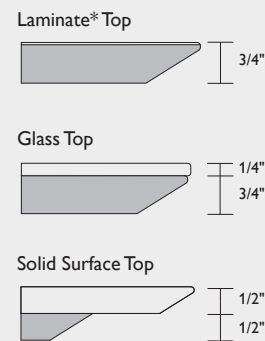

Edge Detail