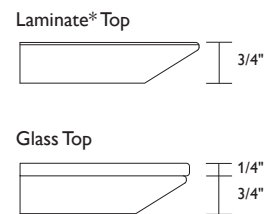

Edge Detail