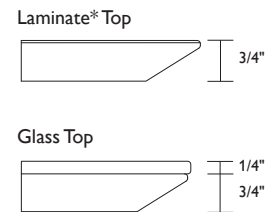

Edge Detail