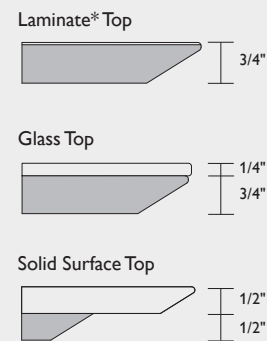

Edge Detail