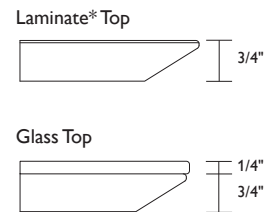

Edge Detail