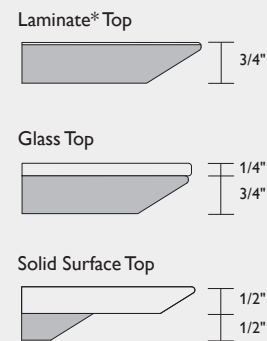

Edge Detail