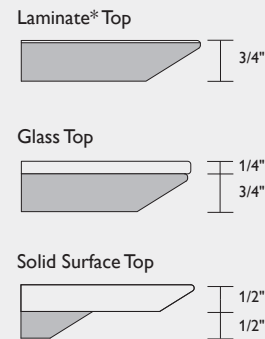

| Model | Laminate (-L) | Solid Surface (-SF) | Glass (-GL) | Column Diameter | Base Plate Dimensions | Weight |
|--|---------------|---------------------|-------------|-----------------|-----------------------|---------|
|  <p>Square Top, 29" Height 7100-323229-() 7100-363629-() 7100-424229-() 7100-484829-()</p> | 1,470 | 1,764 | 1,804 | 3" | 18" Square | 68 lbs. |
| | 1,651 | 1,982 | 2,042 | 3" | 22" Square | 76 lbs. |
| | 1,869 | 2,243 | 2,315 | 3" | 22" Square | 85 lbs. |
| | 2,187 | 2,624 | 2,687 | 4" | 22" Square | 91 lbs. |
|  <p>Square Top, 42" Height 7100-323242-() 7100-363642-()</p> | 1,525 | 1,831 | 1,859 | 3" | 18" Square | 74 lbs. |
| | 1,707 | 2,048 | 2,095 | 3" | 22" Square | 82 lbs. |

Ordering Procedures:

- Specify model number, top surface, top finish (as applicable) and column/base plate finish.
- List option model number after appropriate table model number (e.g. 7101-2929-L-PF02).

(Back-painted glass tops with #91 Chrome column/base finish only)

| Model | Laminate (-L) | Solid Surface (-SF) | Glass (-GL) | Column Diameter | Base Plate Dimensions | Weight |
|---|---------------|---------------------|-------------|-----------------|-----------------------|---------|
|  <p>Round Top, 29" Height 7101-2929-() 7101-3629-() 7101-4229-() 7101-4829-()</p> | 1,500 | 1,800 | 1,835 | 3" | 18" Square | 68 lbs. |
| | 1,804 | 2,166 | 2,194 | 3" | 22" Square | 76 lbs. |
| | 1,862 | 2,235 | 2,307 | 3" | 22" Square | 85 lbs. |
| | 1,919 | 2,303 | 2,420 | 4" | 22" Square | 91 lbs. |
|  <p>Round Top, 42" Height 7101-2942-() 7101-3642-()</p> | 1,554 | 1,865 | 1,888 | 3" | 18" Square | 74 lbs. |
| | 1,859 | 2,231 | 2,249 | 3" | 22" Square | 82 lbs. |

Options

- PF02 Premium Metal Base Finish \$80

Edge Detail

Top Shape

*Please note that laminate thickness is nominal and may vary.