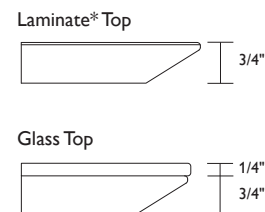

Edge Detail