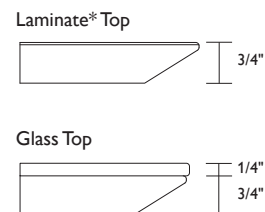

Edge Detail