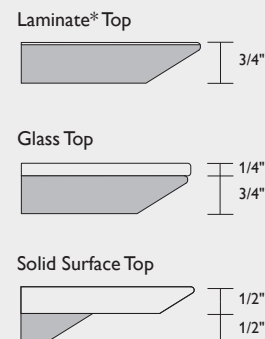

Model	Laminate (-L)	Solid Surface (-SF)	Glass (-GL)	Column Diameter	Base Plate Dimensions	Weight
 <p>Square Top, 29" Height 7100-323229-() 7100-363629-() 7100-424229-() 7100-484829-()</p>	1,400	1,680	1,718	3"	18" Square	68 lbs.
	1,572	1,887	1,944	3"	22" Square	76 lbs.
	1,780	2,136	2,204	3"	22" Square	85 lbs.
	2,082	2,499	2,559	4"	22" Square	91 lbs.
 <p>Square Top, 42" Height 7100-323242-() 7100-363642-()</p>	1,452	1,743	1,770	3"	18" Square	74 lbs.
	1,625	1,950	1,995	3"	22" Square	82 lbs.

Ordering Procedures:

- Specify model number, top surface, top finish (as applicable) and column/base plate finish.
- List option model number after appropriate table model number (e.g. 7101-2929-L-PF02).

(Back-painted glass tops with #91 Chrome column/base finish only)

Model	Laminate (-L)	Solid Surface (-SF)	Glass (-GL)	Column Diameter	Base Plate Dimensions	Weight
 Round Table, 29" Height 7101-2929-() 7101-3629-() 7101-4229-() 7101-4829-()	1,428	1,714	1,747	3"	18" Square	68 lbs.
	1,718	2,062	2,089	3"	22" Square	76 lbs.
	1,773	2,128	2,197	3"	22" Square	85 lbs.
	1,827	2,193	2,304	4"	22" Square	91 lbs.
 Round Table, 42" Height 7101-2942-() 7101-3642-()	1,480	1,776	1,798	3"	18" Square	74 lbs.
	1,770	2,124	2,141	3"	22" Square	82 lbs.

Options

- PF02** Premium Metal Base Finish \$80

Edge Detail

Top Shape

*Please note that laminate thickness is nominal and may vary.